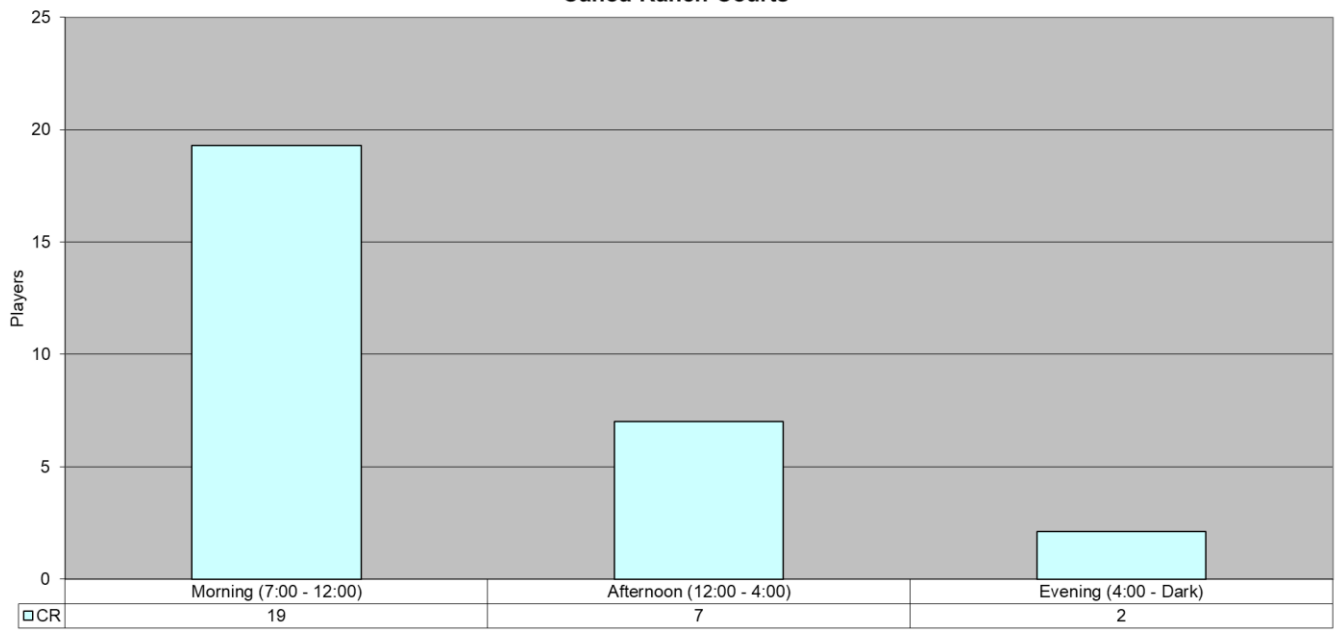

**February 2021 PickleBall Use  
East Center & PBC**

**February PickleBall Use  
Canoa Ranch Courts**

Average - All PickleBall by: Hr	0	4	47	39	15	20	22	15	13	5	1	11	1	0	0
Players	EAST	CR	PBC	Total (All CTRS)											
Tot Month	1825	795	2795	5415											
Per Day	65.2	28.4	99.8	193.4											
Avg Hr	4.3	2.4	8.3	15.0											