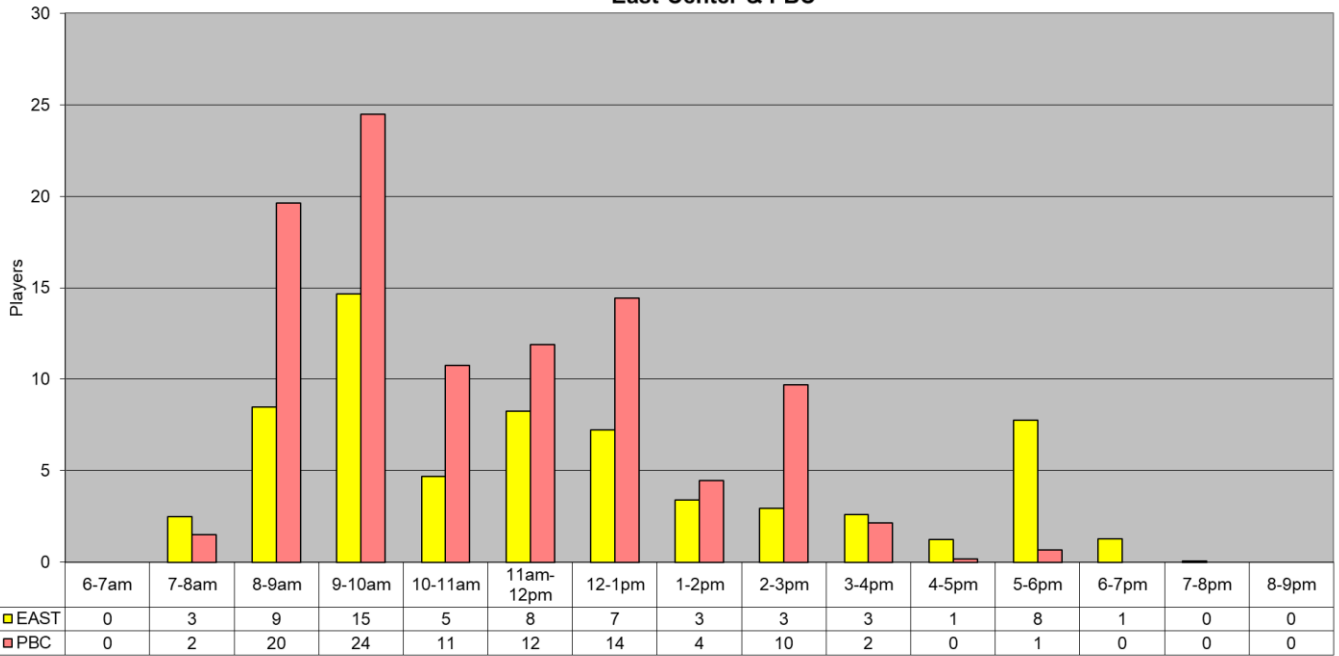

**February 2021 PickleBall Use  
East Center & PBC**

**February PickleBall Use  
Canoa Ranch Courts**

Average - All PickleBall by: Hr	0	4	47	39	15	20	22	15	13	5	1	11	1	0	0
Players	EAST	CR	PBC	Total (All CTRS)											
Tot Month	1825	795	2795	5415											
Per Day	65.2	28.4	99.8	193.4											
Avg Hr	4.3	2.4	8.3	15.0											